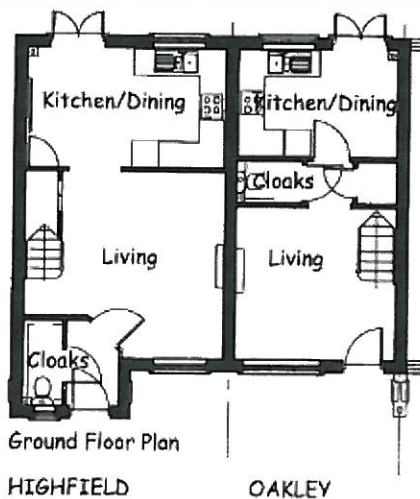

HIGHFIELD & OAKLEY

HIGHFIELD

Living	4275 x 3723 max	(14' 3" x 12' 2" max)
Kitchen/Dining	4550 x 2750	(14' 11" x 9' 0")
Cloaks	1963 x 880	(6' 5" x 2' 11")

OAKLEY

Living*	3650 x 3500 max	(12' 0" x 11' 6" max)
Kitchen/Dining	3650 x 2475	(12' 0" x 8' 1")
Cloaks	1475 x 975	(4' 10" x 3' 2")

*reduced height below stairs

HIGHFIELD

Bed one	4275 x 2640 max	(11' 4" x 11' 3" max)
Bed two	3475 x 2475 max	(11' 0" x 8' 10" max)
Bed three	1975 x 1875	(11' 2" x 7' 10")
Bathroom	1975 x 1700	(8' 2" x 5' 7")

OAKLEY

Bed one	3675 x 3650 max	(12' 1" x 12' 0" max)
Bed two	3375 x 1775	(11' 1" x 5' 10")
Bathroom	1775 x 1700	(5' 10" x 5' 7")

3 bedroom semi detached home
2 bedroom semi detached home

Macbryde
Homes