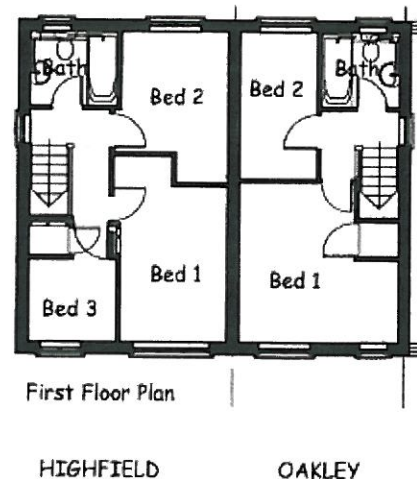

HIGHFIELD & OAKLEY

HIGHFIELD

Living	4275 x 3723 max	(14' 3" x 12' 2" max)
Kitchen/Dining	4550 x 2750	(14' 11" x 9' 0")
Cloaks	1963 x 880	(6' 5" x 2' 11")

OAKLEY

Living*	3650 x 3500 max	(12' 0" x 11' 6" max)
Kitchen/Dining	3650 x 2475	(12' 0" x 8' 1")
Cloaks	1475 x 975	(4' 10" x 3' 2")

*reduced height below stairs

HIGHFIELD

Bed one	4275 x 2640 max	(11' 4" x 11' 3" max)
Bed two	3475 x 2475 max	(11' 0" x 8' 10" max)
Bed three	1975 x 1875	(11' 2" x 7' 10")
Bathroom	1975 x 1700	(8' 2" x 5' 7")

OAKLEY

Bed one	3675 x 3650 max	(12' 1" x 12' 0" max)
Bed two	3375 x 1775	(11' 1" x 5' 10")
Bathroom	1775 x 1700	(5' 10" x 5' 7")

3 bedroom semi detached home
2 bedroom semi detached home

Macbryde
Homes